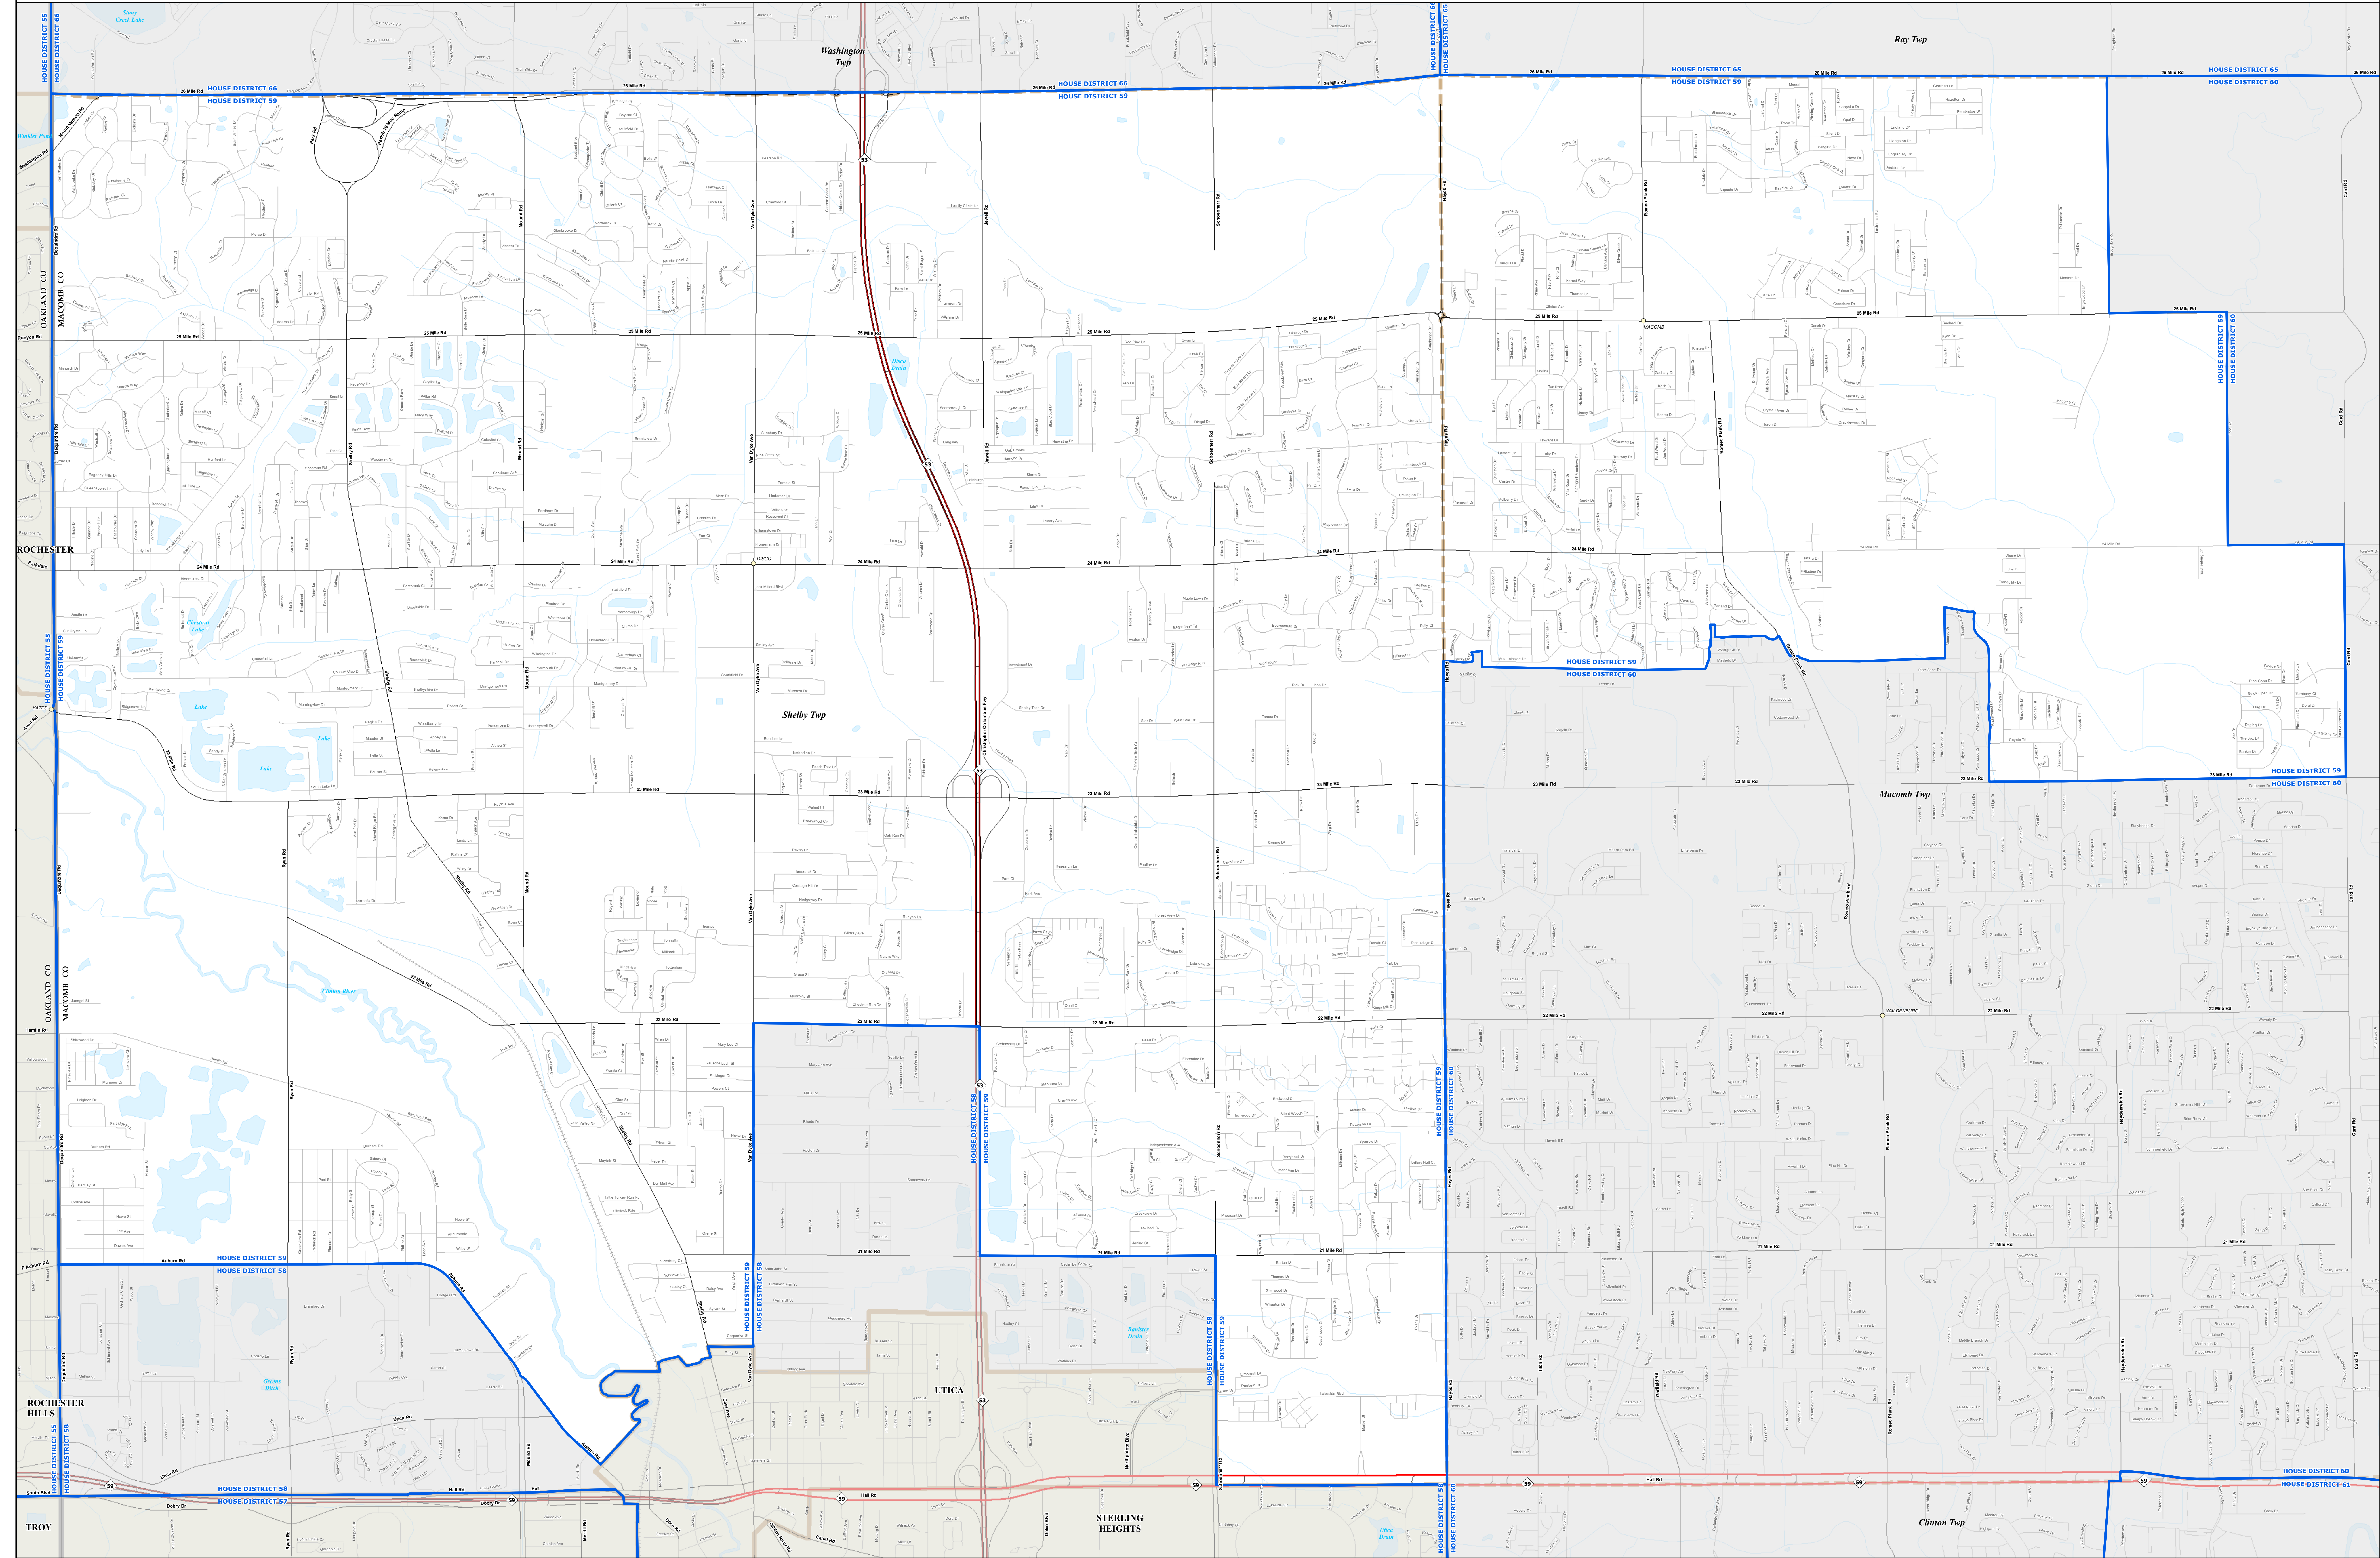

MICHIGAN STATE HOUSE DISTRICT 59

2021 Apportionment Plan

0 1 2 Miles

Legend			
	House District		Township
	City		County
	Village		State
	Unincorporated Place		Freeway
			Highway
			Primary Road
			Local Road
			Railroad
			Water Feature
			River, Stream, or Drain